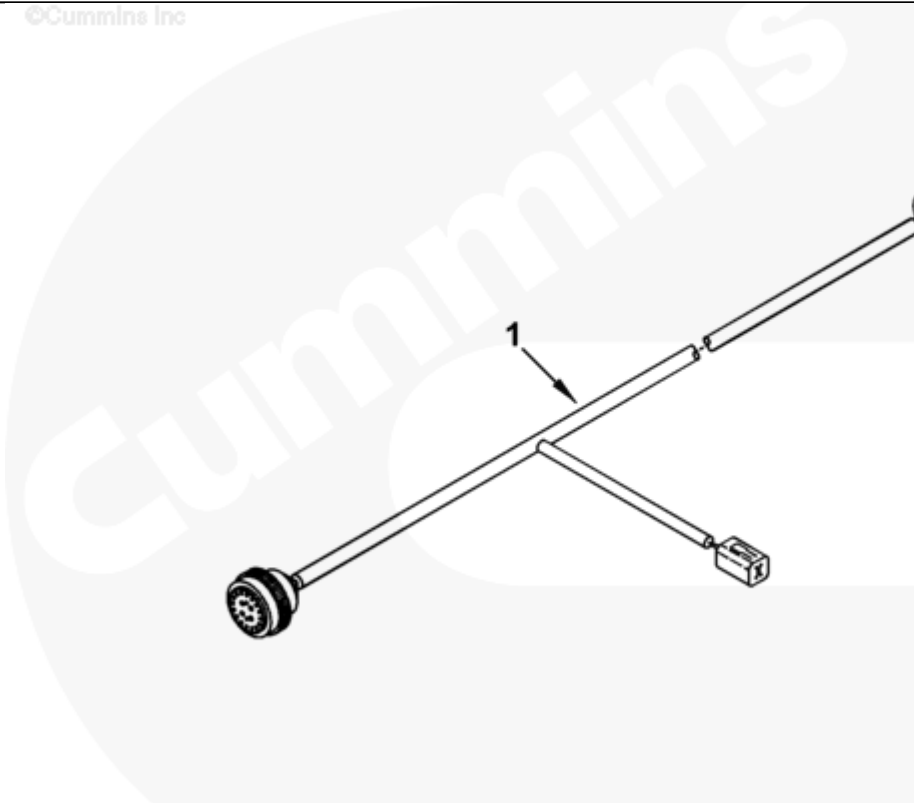

## Parts Catalog - Option Detail

Electronic Parts Catalog - Option Detail				
Option	Group	Graphic	Film Card	Date
EC8370-02	15.08	ec602gf	K38	01-OCT-04
<b>Engines</b>	GTA38, K38, KTA38GC CM558, QSK38 CM2150 K106, QSK38 CM2150 MCRS, QSK38 CM850 MCRS			

©Cummins Inc

ec602gf

[SMALL](#) | [MEDIUM](#) | [LARGE](#)

Cart	Ref No	Part Number	Part Description	Required	Remarks
<a href="#">View My Cart</a>					
		<a href="#">EC8370-02</a>	Wiring Harness		<a href="#">Wiring harness...(More)</a>
					15foot extension harness used
					to connect marine OEM harness
					to HD/hhp engine room
					instrument panel.
<input type="checkbox"/>	1	<a href="#">3973684</a>	Wiring Harness	1	